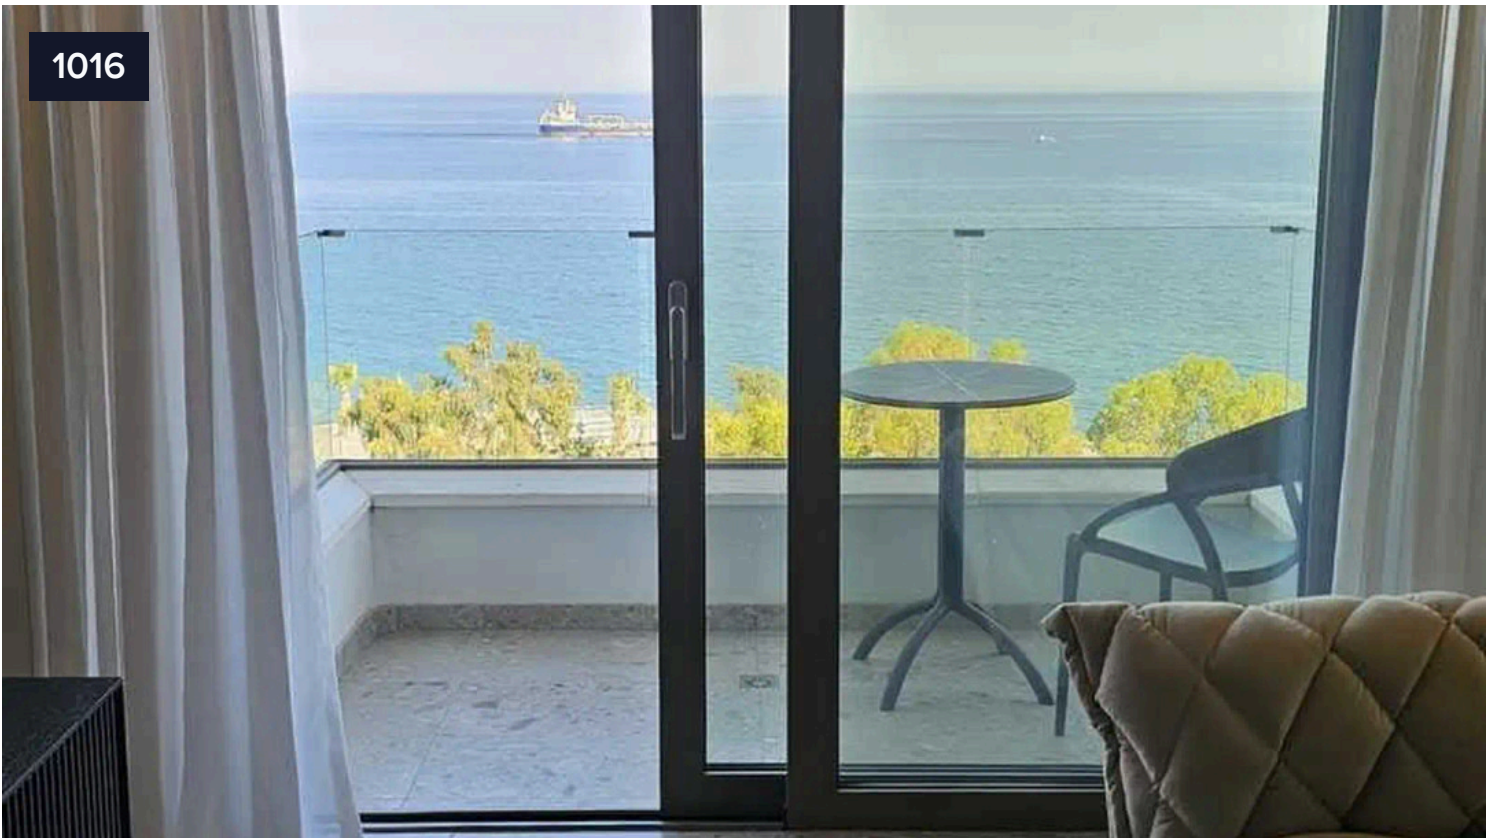

1016

1 Bedroom Seafront Apartment for Rent

€1,500 /month

 Historical Center, Limassol

Luxury 1-Bedroom Apartment for Rent – Seafront | 8th Floor

Experience upscale coastal living in this luxury 1-bedroom apartment, ideally located directly on the seafront. Situated on the 8th floor, the apartment offers breathtaking panoramic sea views, abundant natural light, and a refined modern finish throughout.